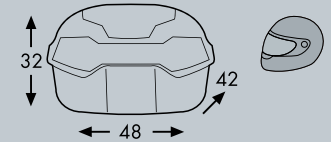

INFO

Journey TC 40
Capacity: 35 Litres
Weight: 4,0 kg
Load: 5 kg