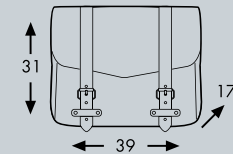

INFO

Legacy Courier bag M

Weight: 1,6 kg
Capacity: 9 Litres
Load: 3kg

Legacy Courier bag L

Weight: 1,6 kg
Capacity: 11 Litres
Load: 3kg

Fits with

C-Bow holder

Inside zipper trimmed in leather