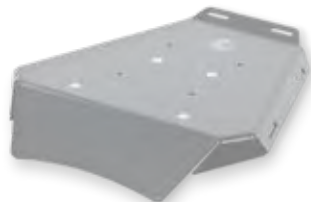

SPORTTRACK

Overview of the possibilities

Royster Rearbag Lock-it
640812 00 01 black
640812 00 07 yellow

Lock-it adapter included

Drybag 59
640009 00 03

Drybag 35
640008 00 03

Drybag 22
640007 00 03

Travel Zip L
640011 00 03

Travel Zip M
640010 00 03

Universal Enlargement big
Item-no. 610053 00 01 black
Item-no. 610053 00 09 silver
Dimension: 48/39 x 28 cm

Universal Enlargement small
Item-no. 610052 00 01 black
Item-no. 610052 00 09 silver
Dimension: 40/31 x 27 cm

H&B Belt set
Item-no. 740012 black

Journey TC 50 silver
610087 00 09

Journey TC 40 silver
610089 00 09

Journey TC 50 black
610087 00 01

Journey TC 40 black
610089 00 01

Journey TC 30
610206 00 01

Pallett included

Fastening of big luggage using an enlargement (mounting holes in each Sportrack) and belts e.g. PACKSACK / TRAVEL ZIP in different sizes or own luggage

Attachment of pallet top cases
Not always possible. Possible restrictions see motorcycle model in price list