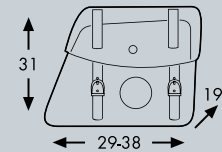

Rugged C-Bow version

Leather bag Rugged C-Bow
Weight: 2,1 kg Capacity: 21 Litres

Fits with

C-Bow holder

Leather bag Rugged Cutout
Weight: 2,1 kg Capacity: 19 Litres

Fits with

Cutout holder

Cutout holder available for:
YAMAHA SCR 950/XV 950/R
HARLEY DAVIDSON SPORTSTER:
833 Roadster/Iron 833/Super Low/1200
Custom/Forty-Eight/Seventy-Two
HARLEY DAVIDSON DYNA:
Low Rider/Wide Glide/Fat Bob/Street Bob
HARLEY DAVIDSON STREET 750
MOTO GUZZI V9 Roamer/Bobber