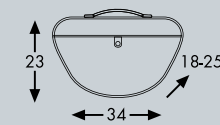

Small Sport Star Rack BMW R 1200 GS/LC Capacity: 15-25 Litres

Fits with

Original rear rack
BMW R 1200 GS