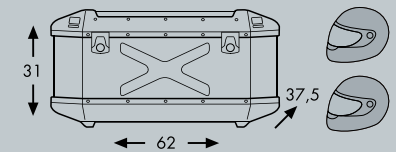

Xplorer TC 45 silver

INFO

Top case Xplorer 45

Weight: 4,8 kg
Capacity: 45 Litres
Load: 5 kg

Top case Xplorer 60

Weight: 6,1 kg
Capacity: 58 Litres
Load: 10 kg

Fits with

Easyrack / Alurack / Rear rack tube type