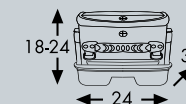

Fits with

Lock-it

Lock-it Tankring

Necessary in connection with the STREET tank bags.
The matching ring for your model: see Model list or on the Internet.