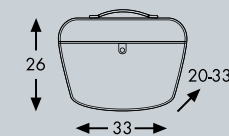

Small Sport Star Rack Capacity: 15-25 Litres

Fits with