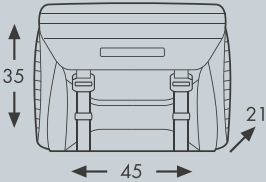

Lateral MOLLE-system (loops) for the attachment of optional accessories

XTRAVEL BASIC

Explore & Travel - Xtravel

XTravel Basic
Item-no. 640630 00 01

INFO

Xtravel Basic
Weight: 2 kg
Capacity: 33 Litres
Load: 10 kg each case