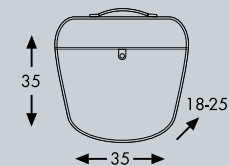

Small Sport Star Capacity: 18-28 Litres

Fits with

Pillion seat