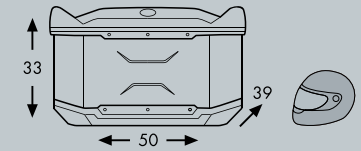

Top case Xceed

Weight: 4,8 kg
Capacity: 45 Litres
Load: 5 kg