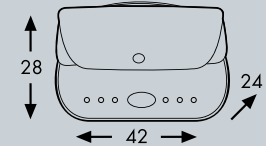

SUZUKI M800 Intruder

 **Nevada C-Bow**
Item-no. 620405

 **Nevada**
Item-no. 620400

INFO

Leather bag Nevada
Weight: 1,8 kg Capacity: 23 Litres

Fits with

**Leather bag holder, tube type
or C-Bow holder**
(depending on the design of the bag)
Installation instruction see page 129