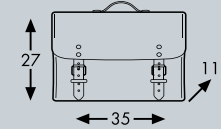

INFO

Legacy Briefcase C-Bow

Capacity: 8 Litres

Fits with

C-Bow holder

Legacy Briefcase

Capacity: 8 Litres

Without attachment to the bike