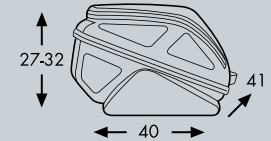

Royster Rearbag

Weight: 1,8 kg
Capacity: 17-19 Litres Load: 5 kg

640811 fits with

Pillow seat

Only belt attachment possible

More products of Royster series:

ROYSTER SIDE BAG - see page 80
ROYSTER TANK BAG - see page 98