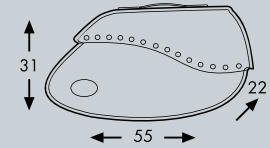

INFO

Leather bag Ivory

Weight: 2,8 kg Capacity: 21 Litres