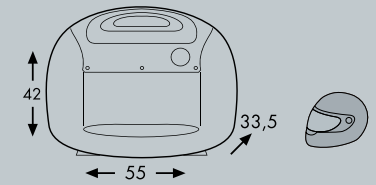

Journey 42 black

INFO

Side case Journey 42

Weight: 3,8 kg

Capacity: 40 Litres

Load: 10 kg each case

Fits with

Side case carrier / Complete carrier