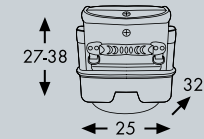

Street Tourer Enduro M

Capacity: 10-14 Litres

Load: 3 kg

Fits with

Lock-it

Lock-it Tankring

**Necessary in connection with the STREET tank bags.
The matching ring for your model:
see Model list or on the Internet.**