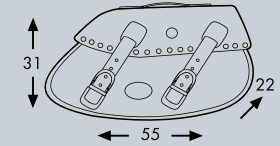

INFO

Leather bag Buffalo Custom
Weight: 2,8 kg Capacity: 21 Litres

Leather bag Buffalo Big Custom
Weight: 3,5 kg Capacity: 27 Litres