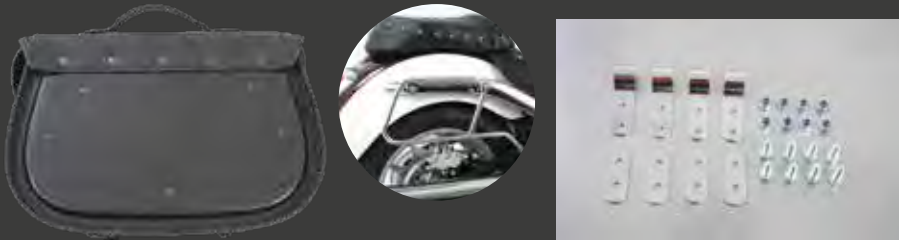

NOTICE FOR LEATHER BAGS

Leather bags are available in different versions and equipment. To help you choose, we present the possibilities here.

HOME INSTALLATION

Leather bag for leather bag holder – standard with holding clamps

Designed for home installation with a fastening set for attachment to the bag holder (leather bags cannot be removed). This requires holes to be drilled in the back wall of the leather bag.

NOTE: The leather bag matches only the bag holder it is attached to. Once the holding clamps are installed, a leather bag can no longer be changed.