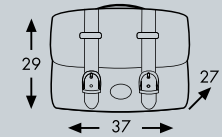

Noble, high-quality accessories and leather

All handbags with lock
Stability due to concealed shape

INFO

**Smallbag Rugged
Smallbag Liberty**
Weight: 3,1 kg
Capacity: 19 Litres

Fits with

**Rear racks / Sissybar
with rear rack**