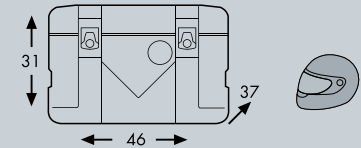

Gobi black edition

INFO

Side case Gobi

Weight: 6,0 kg
Capacity: 31 Litres
Load: 10 kg/Case

Fits with

Side case carrier / Complete carrier

Top case Gobi

Weight: 6,0 kg
Capacity: 38 Litres
Load: 5 kg