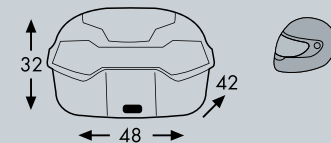

Fits with

Existing rear racks/carriers

Spare parts see page 70