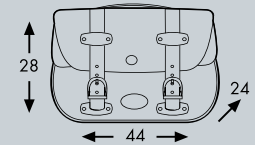

Weight: 2,9 kg Capacity: 23 Litres

Fits with

Leather bag holder, tube type
or C-Bow holder
(depending on the design of the bag)
Installation instruction see page 129

More products of Liberty series:

Smallbag - see page 124
Tool roll - see page 121