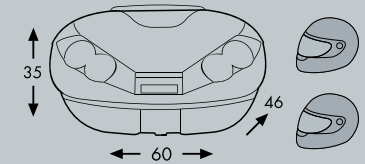

Journey TC 52 recon

Cover arctic
Item-no. 610207 00 04

Journey TC 52 black

Cover black gloss
Item-no. 610207 00 041

INFO

Journey TC 52

Weight: 4,8 kg
Capacity: 52 Litres
Load: 5 kg

Fits with