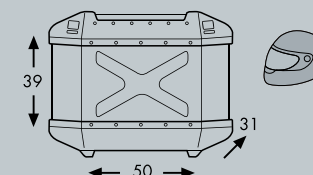

Xplorer 40

INFO

Case Xplorer 30

Weight: 4,4 kg
Capacity: 33 Litres
Load: 10 kg each case

Case Xplorer 40

Weight: 4,9 kg
Capacity: 42 Litres
Load: 10 kg each case

Fits with

Side case carrier / Complete carrier