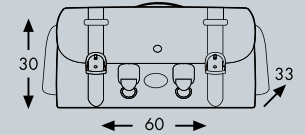

Fits with

**Rear racks / Sissybar
with rear rack**