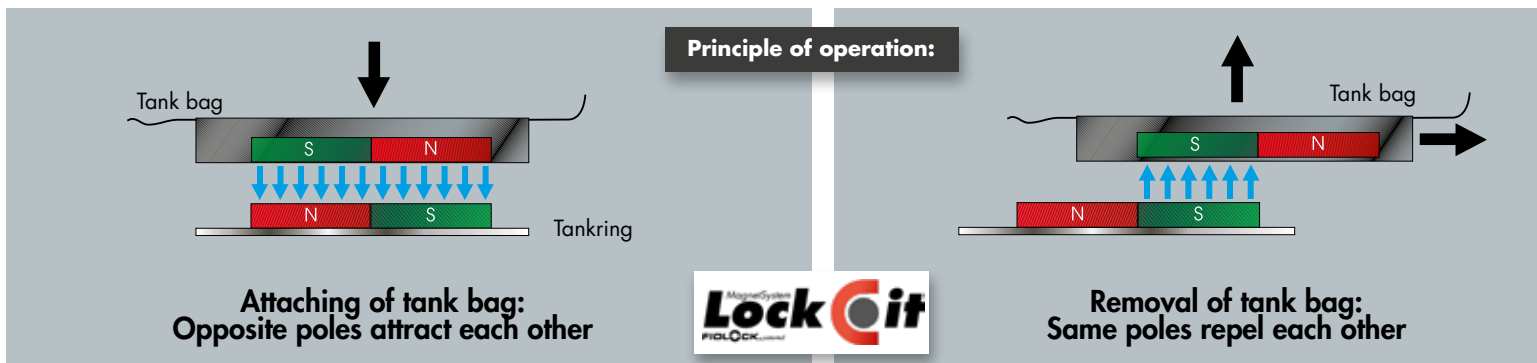

The Hepco & Becker tank ring for fastening tank bags is a big advance for attaching tank bags to the motorcycle. The problems associated with positioning the tank bag are eliminated by magnetic centering. The side ribs attached to the magnets also mechanically secure the tank bag. When the lock is released, the poles of the magnets match and the tank bag is released from the attachment.

The tank bag's base plate shields the magnetic field of the tank ring's two permanent magnets, so that credit cards and electronic devices cannot be damaged. Simple and effective for more than 200 models; can be attached to the original fuel cap.