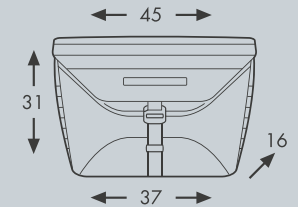

INFO

Xtravel C-Bow
Weight: 2 kg
Capacity: 19 Litres
Load: 5 kg each case