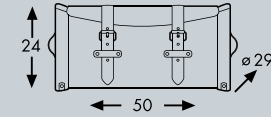

Legacy Rear bag
Item-no. 6451975 00 08 H green
Item-no. 6451975 00 01 H black

Shoulder strap
(green or black)
included

INFO

Legacy Rear bag
Capacity: 25 Litres

Fits with

Pillow seat / Enlargement / Solarack