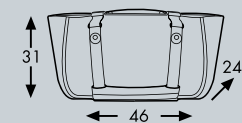

INFO

Travel Zip L

Capacity: 50 Litres

Travel Zip M

Capacity: 30 Litres

Fits with

Pillow seat / enlargement

Dry bag 59