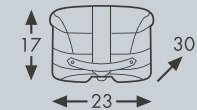

since 1975
LEGACY
by HEPACO & BECKER

Legacy Tankbag M
Item-no. 6451977 00 01

INFO

Legacy Tank bag M

Capacity: 6 Litres

Load: 3 kg

Fits with

Lock-it