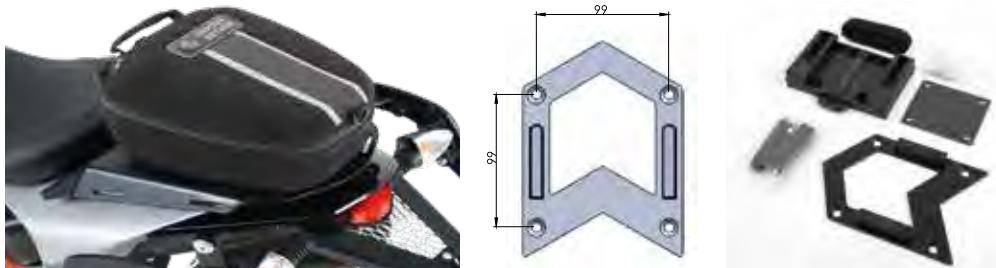

If you want to carry a Street or Royster Daypack as a rear bag on a Mini or Sportrack, this holder set is required. Incl. closure unit for mounting on the Daypack and Lock-it holder for mounting on the Mini or Sportrack.