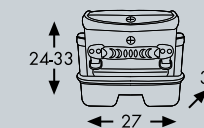

Fits with

Lock-it
Lock-it Tanking

Necessary in connection with the
STREET tank bags.
The matching ring for your model:
see Model list or on the Internet.

More products of Street series:

SIDE BAG- see page 83
REAR BAG - see page 91