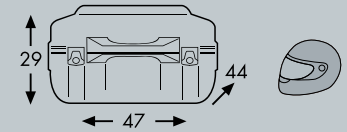

Top case Junior 40

Weight: 4,4 kg
Capacity: 40 Litres
Load: 5 kg