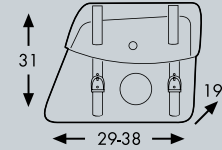

Rugged C-Bow version

Leather bag Rugged C-Bow
Weight: 2,1 kg Capacity: 21 Litres

Fits with

C-Bow holder

Leather bag Rugged Cutout
Weight: 2,1 kg Capacity: 19 Litres

Fits with

Cutout holder

Cutout holder available for:
YAMAHA SCR 950/XV 950/R
HARLEY DAVIDSON SPORTSTER:
833 Roadster/Iron 833/Super Low/1200
Custom/Forty-Eight/Seventy-Two
HARLEY DAVIDSON DYNA:
Low Rider/Wide Glide/Fat Bob/Street Bob
HARLEY DAVIDSON STREET 750
MOTO GUZZI V9 Roamer/Bobber