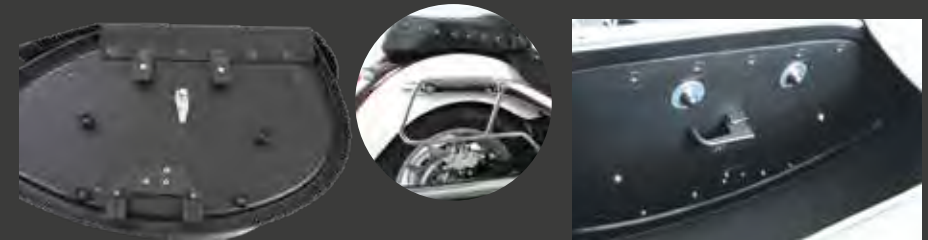

FACTORY INSTALLATION

Leather bag for leather bag holder-optional with quick lock installed at the factory

Another option when using a bag holder is our factory-installed quick lock. It allows the leather bag to be removed from the bag holder at any time. The lock also locks inside the bag to deter theft. The leather bag and bag holder are ordered together and installed in pairs.