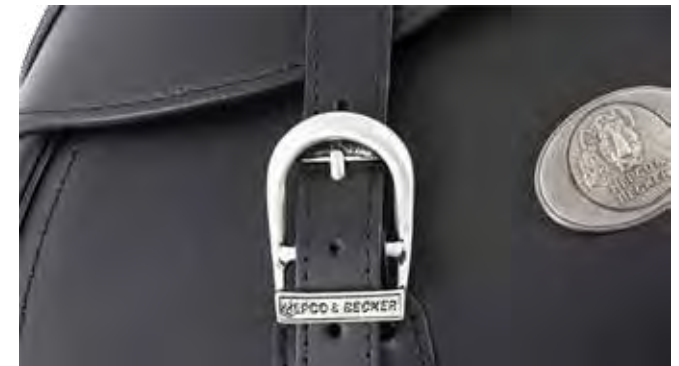

Noble, high-quality accessories