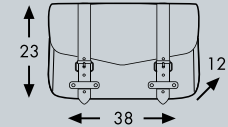

INFO

Legacy Courier bag M

Weight: 1,6 kg
Capacity: 9 Litres
Load: 3kg

Legacy Courier bag L

Weight: 1,6 kg
Capacity: 11 Litres
Load: 3kg

Fits with

C-Bow holder

Inside zipper trimmed in leather