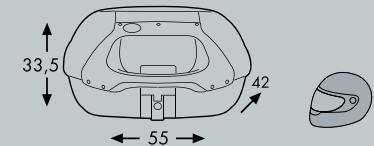

Top case Journey 42

Weight: 3,8 kg
Capacity: 40 Litres
Load: 5 kg