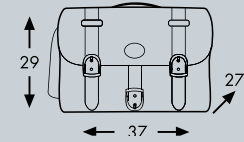

Fits with

Soloracks

Handbag Liberty
Weight: 4,1 kg Capacity: 28 Litres