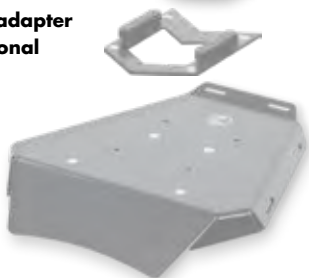

SPORTTRACK

Overview of the possibilities

Each Sportrack has 4 additional holes that allow for luggage attachment - whether rear bags, enlargement or top case pallet. Furthermore, all sports racks have lashing slits which are conveniently designed for the individual attachment of bags or luggage rolls.

Lock-it adapter
optional

Lock-it adapter
optional

Street Sportrack rear bag
640806 00 01

Lock-it adapter
included

Royster Rearbag Sport Lock-it
640814 00 01 black
640814 00 07 yellow

Lock-it adapter
included

Attachment with straps
e.g. SPORT STAR RACK

Attachment of luggage with the Lock-it adapter (mounting holes in the Sportrack available)
e.g. DAYPACK / STREET REAR BAG / ROYSTER REAR BAG / ROYSTER REARBAG SPORT