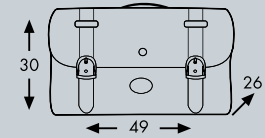

Handbag Liberty
Item-no. 620990

INFO

Handbag Liberty Solorack
Weight: 4,1 kg Capacity: 26 Litres

Fits with

Soloracks

Handbag Liberty
Weight: 4,1 kg Capacity: 28 Litres

Fits with

Rear racks
Sissybar with rear rack