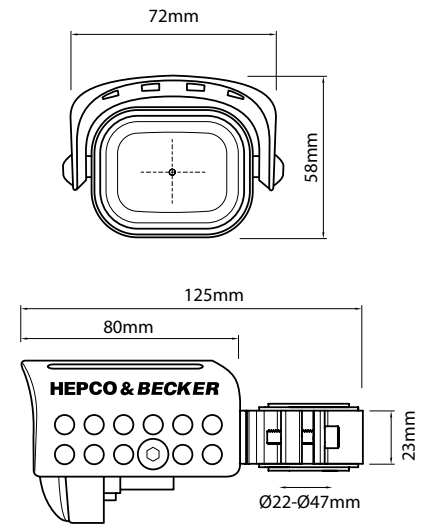

LED Flooter
- universal version
Item-no. 731106