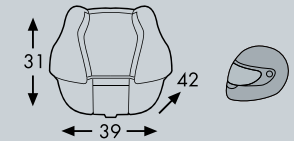

Backrest
Item-no. 700313

With push button actuation

INFO

Journey TC 30
Weight: 3,0 kg
Capacity: 29 Litres
Load: 5 kg

Fits with

Existing rear racks/carriers

- Top case with a 29 litre capacity - ideal for every scooter
- Front cover black gloss with red insert
- Universal adapter pallet for mounting on every rear rack included
- Incl. key and cylinder
- Space for one helmet