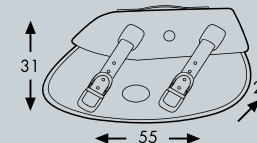

Buffalo C-Bow

Buffalo Big C-Bow

INFO

Leather bag Buffalo

Weight: 2,8 kg Capacity: 21 Litres

Leather bag Buffalo Big

Weight: 3,5 kg Capacity: 27 Litres

Fits with