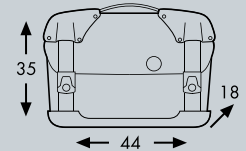

INFO

Side case Strayker
Weight: 2,6 kg
Capacity: 16 Litres
Load: 5kg each case