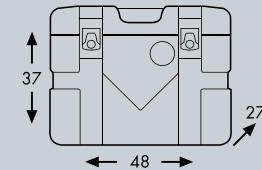

INFO

Side case Gobi

Weight: 6,0 kg
Capacity: 31 Litres
Load: 10 kg/Case

Fits with

Side case carrier / Complete carrier