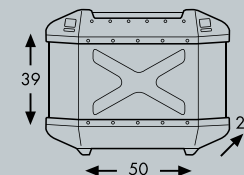

INFO

Case Xplorer 30

Weight: 4,4 kg
Capacity: 33 Litres
Load: 10 kg each case