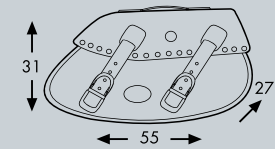

BUFFALO CUSTOM

Buffalo Custom C-Bow

Item-no. 620235

Buffalo Custom

Item-no. 620205

Buffalo Custom Big C-Bow

Item-no. 620255

Buffalo Big Custom

Item-no. 620245

Accessories, such as inner bags, rain hoods and spare parts see page 128
Leather care see page 128

INFO

Leather bag Buffalo Custom
Weight: 2,8 kg Capacity: 21 Litres

Leather bag Buffalo Big Custom
Weight: 3,5 kg Capacity: 27 Litres

Fits with

Leather bag holder, tube type or C-Bow holder
(depending on the design of the bag)
Installation instruction see page 129

More products of Buffalo series:

Handbag / Smallbag - see page 126
Tool roll - see page 121