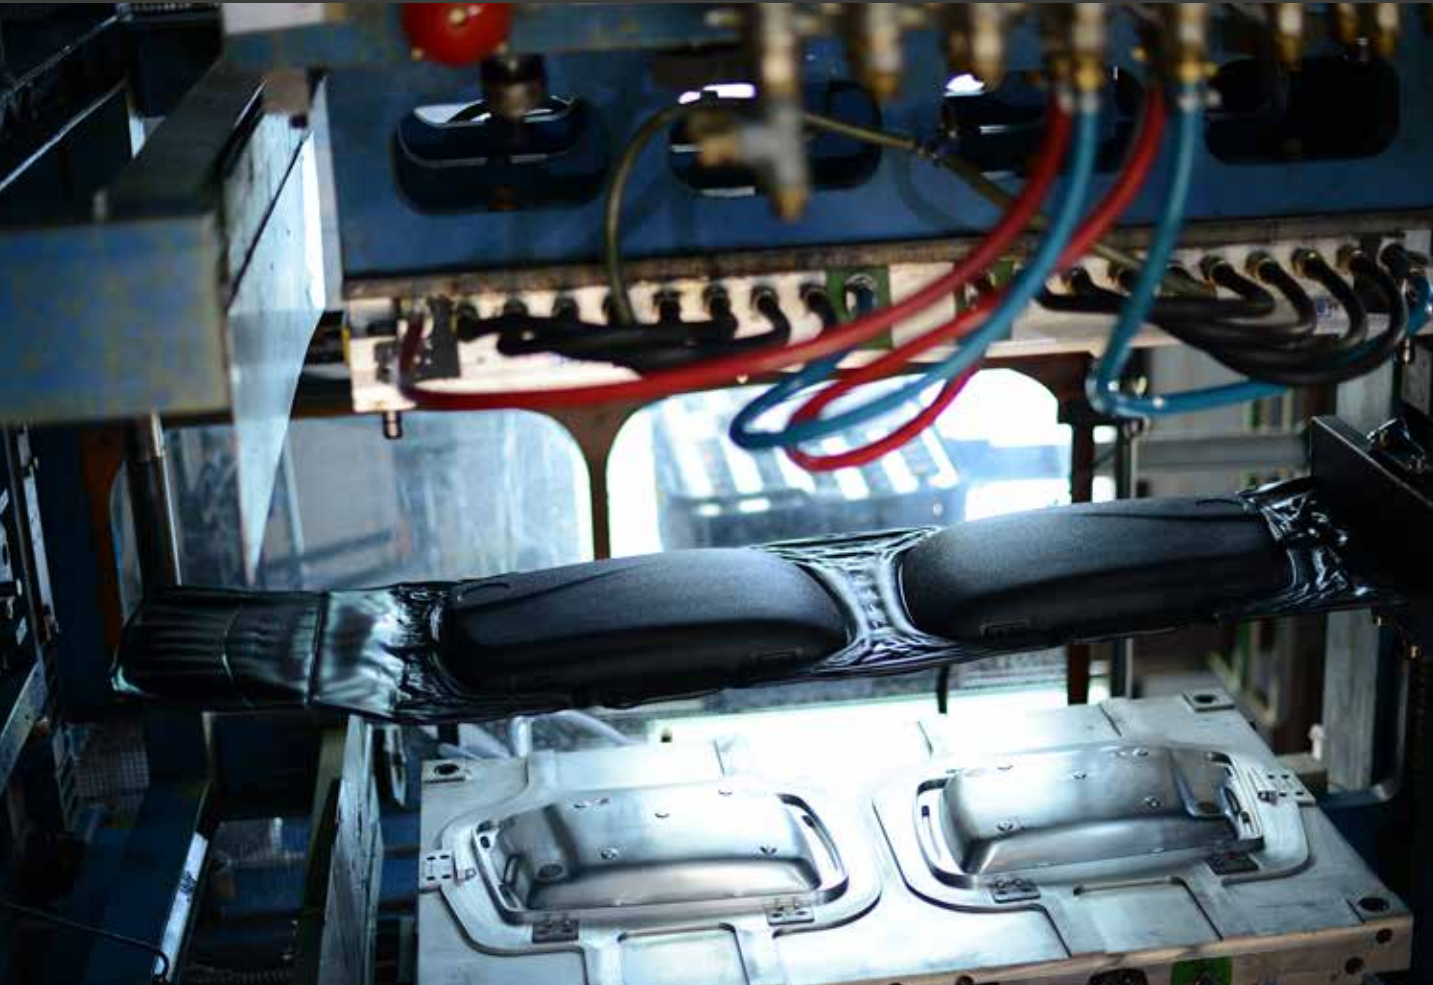

*indicate the key number

PLASTIC CASE PRODUCTION

PLASTIC CASE PRODUCTION

GOBI

The answer to every question

If you want to go on new trails, you have to leave the old paths. After 25 years of motorcycle case development and production, the GOBI is the answer to every question. The goal was to create a real alternative to the ordinary aluminum case. And with the GOBI series, we've succeeded! If an aluminum case drops, it usually gets damaged. That reduces its functionality. The GOBI is made of highly impact-resistant plastic, colored through and through. Its special shell is extremely resistant and watertight, and it absorbs shocks and unintentional contact with the ground. GOBI gets its stiffness and stability from its double-wall construction. This also allows over 3.5 quarts of liquid to be stowed in each side compartment.