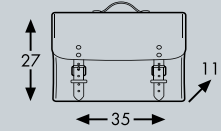

INFO

Legacy Briefcase C-Bow

Capacity: 8 Litres

Fits with

C-Bow holder

Legacy Briefcase

Capacity: 8 Litres

Without attachment to the bike