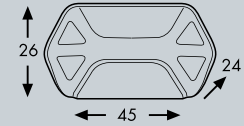

INFO

Royster C-Bow
Weight: 1,5 kg
Capacity: 15 Litres
Load: 5 kg

Fits with

C-Bow holder