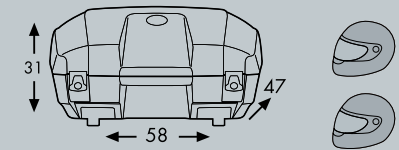

INFO

Top case Junior 55/Flash

Weight: 4,9 kg
Capacity: 55 Litres
Load: 5 kg

Fits with

**Easyrack / Alurack /
Rear rack tube type**

Spare parts see page 71

Backrest for top case

A backrest on the top case keeps your passenger comfortable even on long trips. Made of soft black polyurethane and designed for optimal shock absorption.