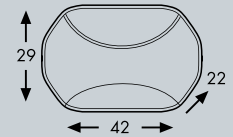

STREET

NEW

Street C-Bow
Item-no. 640602 00 01

INFO

Street C-Bow
Weight: 1,5 kg
Capacity: 16 Litres
Load: 5kg

Fits with

C-Bow holder

Flutter-free carrying handle
Watertight zippers