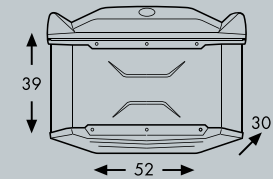

Side case fits with

Side case carrier / Complete carrier