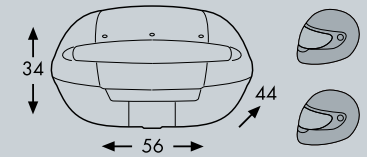

INFO

Journey TC 50
 Weight: 4,3 kg
 Capacity: 49 Litres
 Load: 5 kg

Fits with

**Easyrack / Alurack /
 Rear rack tube type**

Backrest for top case

A backrest on the top case keeps your passenger comfortable even on long trips. Made of soft black polyurethane and designed for optimal shock absorption.