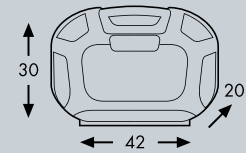

ORBIT SIDE CASE

Orbit Sidecase

Item-no. 610293 00 01

INFO

Orbit Side case
Weight: 1,8 kg
Capacity: 15 Litres
Load: 3 kg each case

Fits with

C-Bow holder

Full of storage space
Plenty of room for shopping despite the small size...