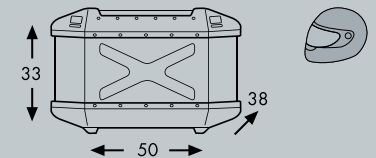

INFO

Top case Xplorer 45

Weight: 4,8 kg
Capacity: 45 Litres
Load: 5 kg