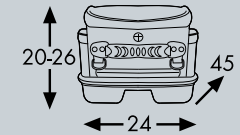

Fits with

Minirack / Sportrack