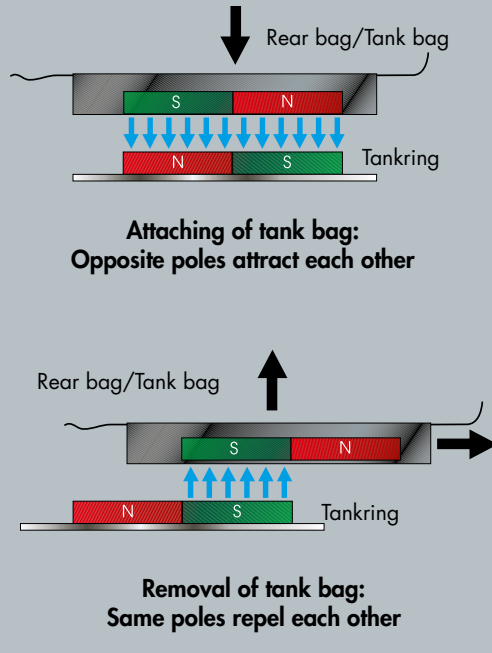

LOCK-IT HOLDER

Secure attachment for rear bags

Principle of operation: