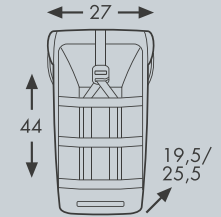

Fits with

Rear rack tube type/Pillow seat