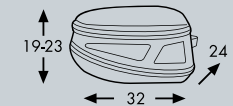

Royster Rearbag Sport Lock-it

Weight: 1 kg
Capacity: 11-15 Litres
Load: 5 kg

640815 fits with