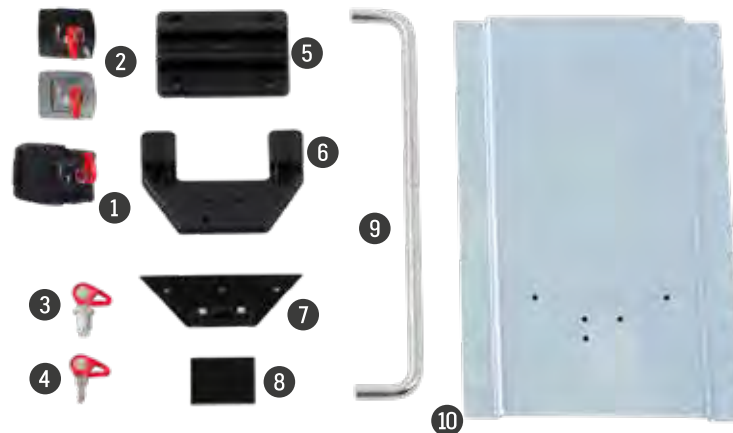

Spare Parts Alu Standard Top Case

Description

1. Fixing lock with cylinder, black*	710102 00 01
2. Lid lock with cylinder, black*	710104 00 01
2. Lid lock with cylinder, silver*	710104 00 09
3. Cylinder with key for Pos.1 and 2.*	710109
4. Key*	710110
5. Locating moulding	710072
6. Fixing clamp	710119
7. Lid counterpart	710070
8. Spacer for lid	710071
9. Railing	710067
10. Bottom plate	710069

*indicate the key number