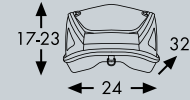

Fits with

Lock-it

Lock-it Tankring

Necessary in connection with the ROYSTER tank bags.
The matching ring for your model: see Model list or on the Internet.