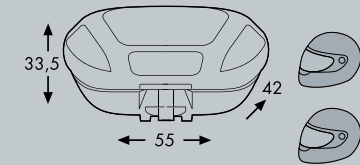

INFO

Top case Orbit 54
Weight: 4,6 kg
Capacity: 54 Litres
Load: 5 kg

Fits with

Alurack / Existing rear racks/carriers

Spare parts see page 71

Backrest for top case

A backrest on the top case keeps your passenger comfortable even on long trips. Made of soft black polyurethane and designed for optimal shock absorption.