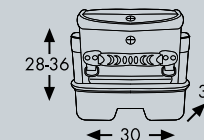

Street Tourer XL

Capacity: 18-21 Litres • Load: 3 kg

Street Tourer L

Capacity: 10-15 Litres • Load: 3 kg