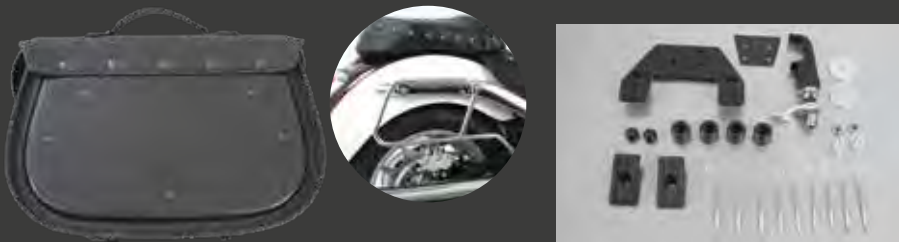

Leather bag for leather bag holder – optional with quick lock

Another option when using a bag holder is our quick lock at additional charge for home assembly. This allows the leather bag to be removed from the bag holder at any time. Moreover, the lock works from inside the bag, securing the bag from theft. Home installation is very complex.

NOTE: The leather bag matches only the bag holder it is attached to. Once the quick locks are installed, a leather bag can no longer be changed.

Quick lock, for self-assembly
Item-no. 700403