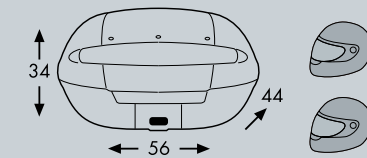

Fits with

Existing rear racks/carriers
Spare parts see page 70