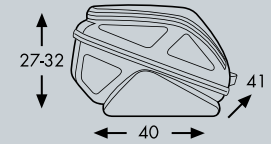

Also suitable for a helmet thanks to the increase in volume.

Royster Rearbag Lock-it

Weight: 1,8 kg
Capacity: 17-19 Litres Load: 5 kg

640812 fits with

Sporttrack / Pillow seat

Lock-it attachment and belt fastening possible