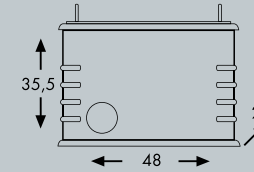

ALU STANDARD

ALU STANDARD Top case

- Robust 1.5 mm aluminum shell material with edge and base profile for stability
- Watertight, thanks to special foam seal
- Carrying handle on lid, stainless steel lid hinges
- Comprehensive range of accessories
- Incl. key and cylinder

ALU STANDARD Side case

- Robust 1.5 mm aluminum shell material with edge and base profile for additional stability
- Watertight, thanks to special foam seal
- Top loading, carrying handle in the lid area, stainless steel hinges on lid
- Case and top case available with simultaneous locking (please specify when ordering).
- Cases can be combined as an Enduro set
- Incl. key and cylinder

INFO

**Side case
Alu Standard 35**
Weight: 5,9 kg
Capacity: 36 Litres
Load: 10 kg each case

**Side case
Alu Standard 40**
Weight: 6,4 kg
Capacity: 42 Litres
Load: 10 kg each case

Fits with

Side case carrier / Complete carrier

Top case Alu Standard 35
Weight: 5,2 kg • Capacity: 35 Litres
Load: 5 kg

Fits with

Alurack / Rear rack tube type

For the use with an Aluracks we recommend the optional special bracket - see Accessories