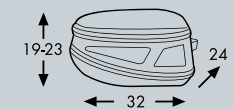

Royster Rearbag Sport Lock-it

Weight: 1 kg
Capacity: 11-15 Litres
Load: 5 kg

640815 fits with

Sportrack / Pillow seat

Lock-it attachment and belt fastening possible

Royster Rearbag Sport

Weight: 1 kg
Capacity: 11-15 Litres
Load: 5 kg