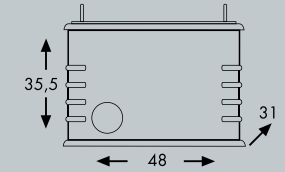

Alu Standard 40

INFO

**Side case
Alu Standard 35**
Weight: 5,9 kg
Capacity: 36 Litres
Load: 10 kg each case

**Side case
Alu Standard 40**
Weight: 6,4 kg
Capacity: 42 Litres
Load: 10 kg each case

Fits with