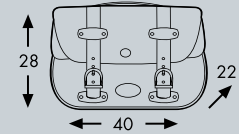

LIBERTY

INFO

Leather bag Liberty

Weight: 2,3 kg Capacity: 21 Litres