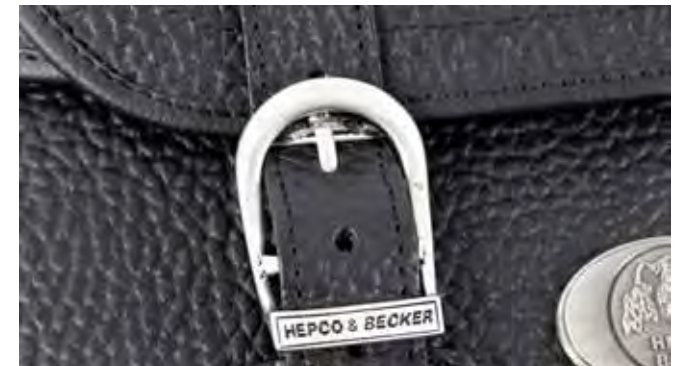

Elegant, premium accessories