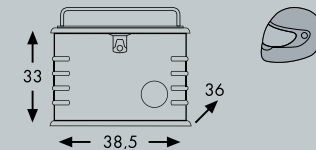

Fits with

Alurack / Rear rack tube type

For the use with an Aluracks we recommend the optional special bracket - see Accessories