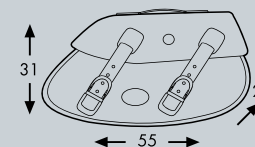

Buffalo C-Bow

Buffalo Big C-Bow

INFO

Leather bag Buffalo

Weight: 2,8 kg Capacity: 21 Litres

Leather bag Buffalo Big

Weight: 3,5 kg Capacity: 27 Litres

Fits with