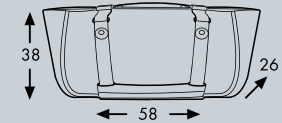

INFO

Travel Zip L

Capacity: 50 Litres

Travel Zip M

Capacity: 30 Litres

Fits with

Pillow seat / enlargement

Dry bag 59